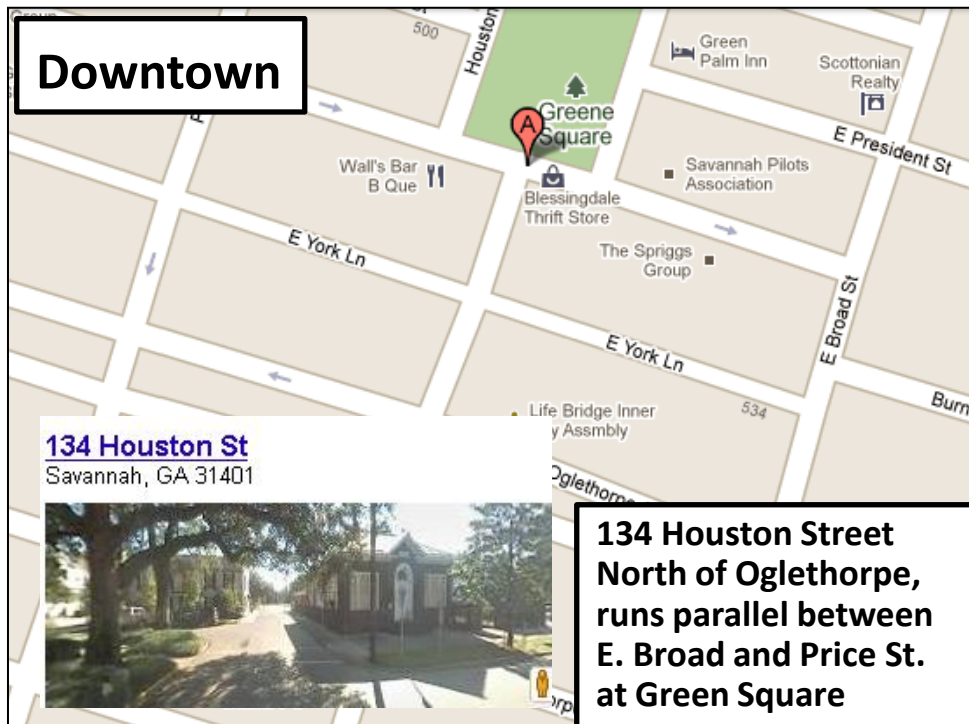

Midtown

2118 Bona Bella Avenue
Bacon Park Plaza
On the corner of Skidaway and Bona Bella

Pooler

305 W Collins Street
Hwy 80 East
Near City Hall

Garden City

309 East Main Street
Traffic Circle Shopping Center
Take 516 to Exit 8
Next to All Size Outlet & Payless

Downtown

134 Houston St
Savannah, GA 31401

134 Houston Street
North of Oglethorpe,
runs parallel between
E. Broad and Price St.
at Green Square