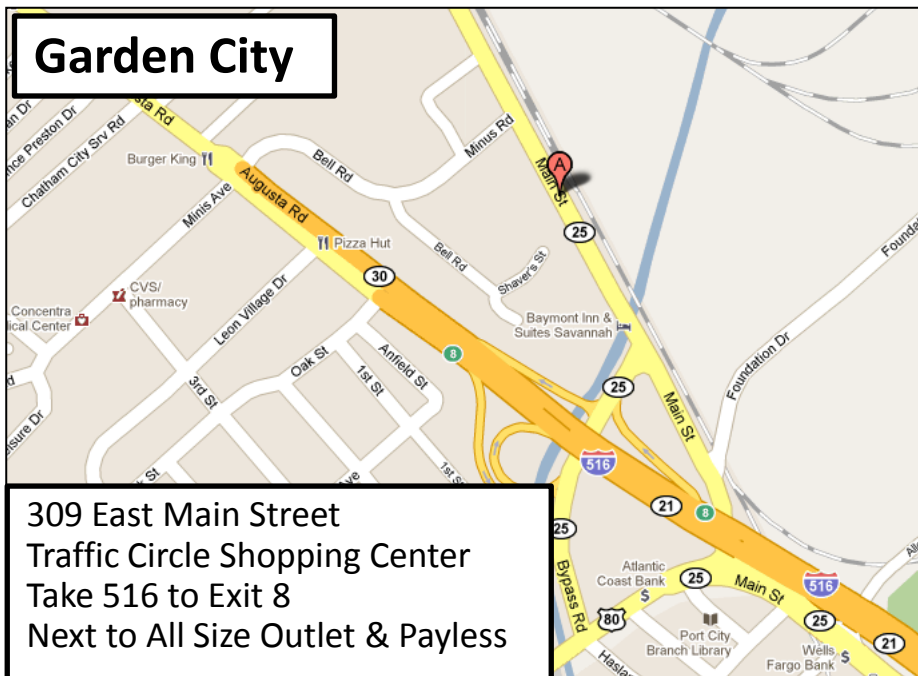

Midtown

2118 Bona Bella Avenue
Bacon Park Plaza
On the corner of Skidaway and Bona Bella

Pooler

305 W Collins Street
Hwy 80 East
Near City Hall

Garden City

309 East Main Street
Traffic Circle Shopping Center
Take 516 to Exit 8
Next to All Size Outlet & Payless

Downtown

134 Houston St
Savannah, GA 31401

134 Houston Street
North of Oglethorpe,
runs parallel between
E. Broad and Price St.
at Green Square