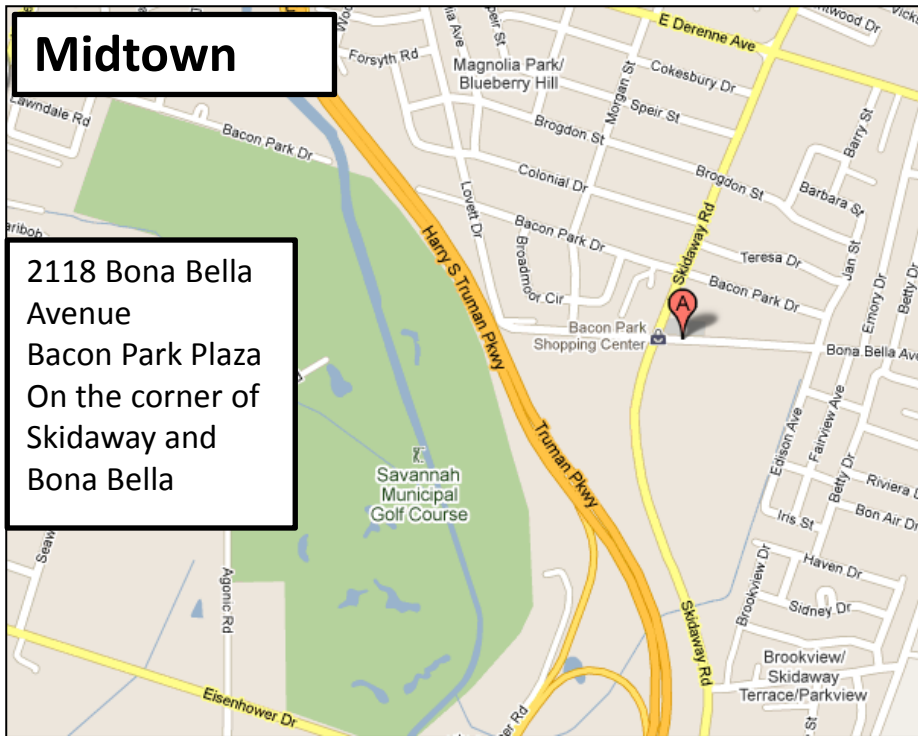

Midtown

2118 Bona Bella Avenue
Bacon Park Plaza
On the corner of Skidaway and Bona Bella

Pooler

305 W Collins Street
Hwy 80 East
Near City Hall

Garden City

309 East Main Street
Traffic Circle Shopping Center
Take 516 to Exit 8
Next to All Size Outlet & Payless

Downtown

134 Houston St
Savannah, GA 31401

134 Houston Street
North of Oglethorpe,
runs parallel between
E. Broad and Price St.
at Green Square