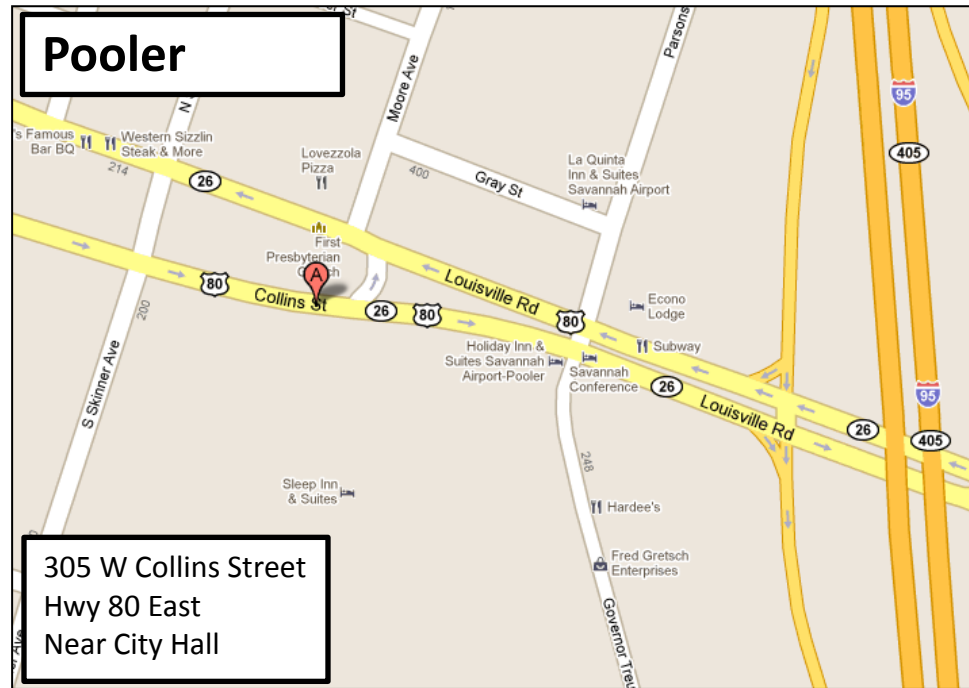

Midtown

2118 Bona Bella Avenue
Bacon Park Plaza
On the corner of Skidaway and Bona Bella

Pooler

305 W Collins Street
Hwy 80 East
Near City Hall

Garden City

309 East Main Street
Traffic Circle Shopping Center
Take 516 to Exit 8
Next to All Size Outlet & Payless

Downtown

134 Houston St
Savannah, GA 31401

134 Houston Street
North of Oglethorpe,
runs parallel between
E. Broad and Price St.
at Green Square